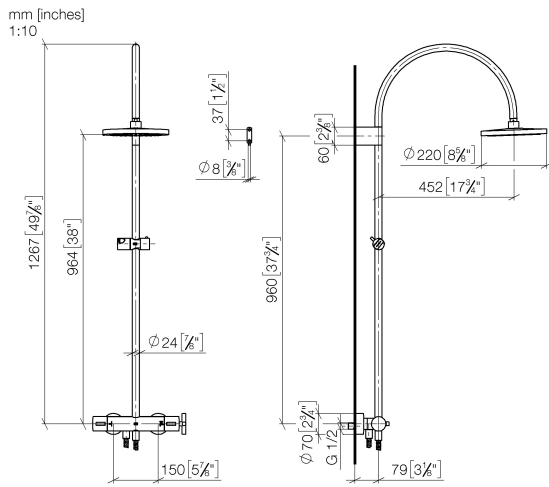

TARA Shower pipe with shower thermostat 220 mm - Chrome

TARA

ST 050 302 4892

TARA Shower pipe with shower thermostat 220 mm - Chrome

TARA

ST 050 302 4892

ST 050 302 4892

mm [inches]

Flow rate chart

Certificates

DVGW_DW-6517DN0129. WRAS_2009011. LGA_29981.

Spare parts list

No.	Item Number	Name	Quantity used	Delivery time
1	09 23 01 039 90	sieve	1	2

ST 050 302 4892

- shower with fixed riser projection 452mm
- Rain shower: PURE RAIN, max. flow rate 7 l/min (at 3 bar)
- Function from: 6 l/min
- rain shower Ø 220 mm
- rain shower with anti-scale system
- rotary diverter with volume control and shut-off function
- slide-on rosettes Ø 70 mm
- height of fittings up to rain shower (bottom edge) 964mm
- height of fittings up to top edge of elbow 1267mm
- gauge 150 mm - 13 mm
- metal shower hose 1750mm with integrated anti-twist protection
- 1/2" connection
- slide bar
- Pipe diameter 23.5 mm

Required miscellaneous

	Hand shower - Chrome	28 018 979-00
--	-----------------------------	---------------

TARA Shower pipe with shower thermostat 220 mm - Chrome

TARA

ST 050 302 4892

ST 050 302 4892

Flow rate chart

Certificates

Belgaqua_22_283_2 WRAS_2204013. LGA_38737.
7_8.

ST 050 302 4892

Spare parts list

No.	Item Number	Name	Quantity used	Delivery time
1	90 12 05 092 20-00	shower	1	10
2	04 28 22 346 00-00	pipe	1	10
3	09 14 10 008 90	seal	1	2
4	90 17 11 150 00-00	holder	1	10
5	28 322 970-00	Metal shower hose 1/2" x 3/8" x 1750 mm - Chrome	1	2
6	12 570 970-00	Slide unit - Chrome	1	10
7	90 28 22 349 00-00	pipe	1	10
8	04 17 01 250 00-00	connection	1	10
9	90 17 33 015 00-00	handle	1	10
10	90 14 20 026 00 90	seal	1	2
11	90 17 33 021 00-00	handle	1	10