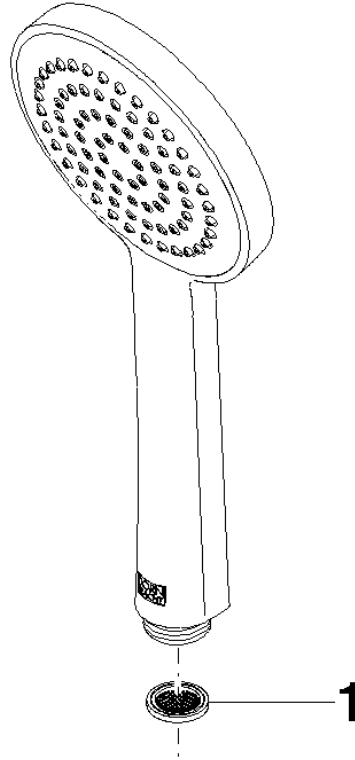

ST 050 302 4892

- shower with fixed riser projection 452mm
- Rain shower: PURE RAIN, max. flow rate 7 l/min (at 3 bar)
- Function from: 6 l/min
- rain shower Ø 220 mm
- rain shower with anti-scale system
- Hand shower: COMPACT RAIN, max. flow rate 15 l/min (at 3 bar)
- rotary diverter with volume control and shut-off function
- slide-on rosettes Ø 70 mm
- height of fittings up to rain shower (bottom edge) 964mm
- height of fittings up to top edge of elbow 1267mm
- gauge 150 mm - 13 mm
- metal shower hose 1750mm with integrated anti-twist protection
- 1/2" connection
- slide bar
- Pipe diameter 23.5 mm

Individual components of this set

You need the following components for this set

1x 28 015 979-00

1x 34 458 892-00

TARA Shower pipe with shower thermostat 220 mm - Chrome

TARA

ST 050 302 4892

ST 050 302 4892

TARA Shower pipe with shower thermostat 220 mm - Chrome

TARA

ST 050 302 4892

TARA Shower pipe with shower thermostat 220 mm - Chrome

TARA

ST 050 302 4892

ST 050 302 4892

mm [inches]

Flow rate chart

Certificates

DVGW_DW-6517DN0129. WRAS_2009011. LGA_29981.

Spare parts list

No.	Item Number	Name	Quantity used	Delivery time
1	09 23 01 039 90	sieve	1	2

ST 050 302 4892

- shower with fixed riser projection 452mm
- Rain shower: PURE RAIN, max. flow rate 7 l/min (at 3 bar)
- Function from: 6 l/min
- rain shower Ø 220 mm
- rain shower with anti-scale system
- rotary diverter with volume control and shut-off function
- slide-on rosettes Ø 70 mm
- height of fittings up to rain shower (bottom edge) 964mm
- height of fittings up to top edge of elbow 1267mm
- gauge 150 mm - 13 mm
- metal shower hose 1750mm with integrated anti-twist protection
- 1/2" connection
- slide bar
- Pipe diameter 23.5 mm