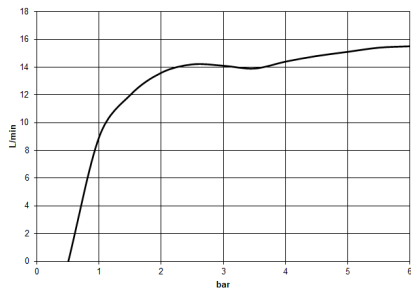

TARA Shower pipe with shower thermostat 220 mm - Chrome

TARA

ST 050 302 4892

TARA Shower pipe with shower thermostat 220 mm - Chrome

TARA

ST 050 302 4892

ST 050 302 4892

mm [inches]

Flow rate chart

Certificates

DVGW_DW-6517DN0129. WRAS_2009011. LGA_29981.

Spare parts list

No.	Item Number	Name	Quantity used	Delivery time
1	09 23 01 039 90	sieve	1	2

ST 050 302 4892

- shower with fixed riser projection 452mm
- Rain shower: PURE RAIN, max. flow rate 7 l/min (at 3 bar)
- Function from: 6 l/min
- rain shower Ø 220 mm
- rain shower with anti-scale system
- rotary diverter with volume control and shut-off function
- slide-on rosettes Ø 70 mm
- height of fittings up to rain shower (bottom edge) 964mm
- height of fittings up to top edge of elbow 1267mm
- gauge 150 mm - 13 mm
- metal shower hose 1750mm with integrated anti-twist protection
- 1/2" connection
- slide bar
- Pipe diameter 23.5 mm