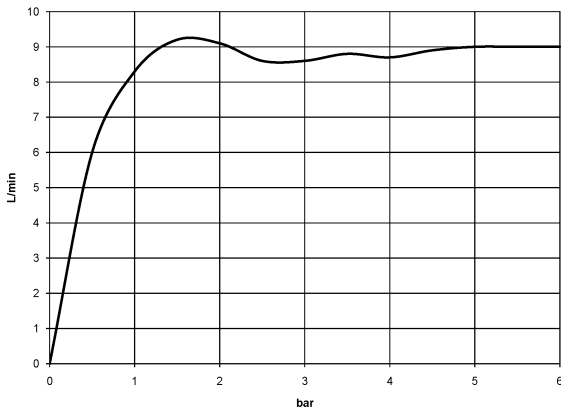

Required miscellaneous

	Hand shower - Chrome	28 018 979-00
--	-----------------------------	---------------

TARA Shower pipe with shower thermostat 220 mm - Chrome

TARA

ST 050 302 4892

ST 050 302 4892

Flow rate chart