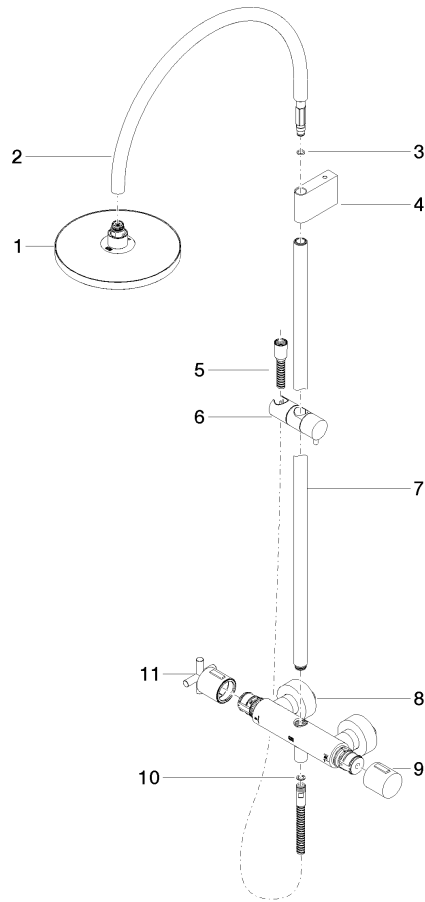

Flow rate chart

Certificates

DVGW_DW-6517DN0129. WRAS_2009011. LGA_29981.

Spare parts list

No.	Item Number	Name	Quantity used	Delivery time
1	09 23 01 039 90	sieve	1	2

ST 050 302 4892

- shower with fixed riser projection 452mm
- Rain shower: PURE RAIN, max. flow rate 7 l/min (at 3 bar)
- Function from: 6 l/min
- rain shower Ø 220 mm
- rain shower with anti-scale system
- rotary diverter with volume control and shut-off function
- slide-on rosettes Ø 70 mm
- height of fittings up to rain shower (bottom edge) 964mm
- height of fittings up to top edge of elbow 1267mm
- gauge 150 mm - 13 mm
- metal shower hose 1750mm with integrated anti-twist protection
- 1/2" connection
- slide bar
- Pipe diameter 23.5 mm

Required miscellaneous

	Hand shower - Chrome	28 018 979-00
--	-----------------------------	---------------

TARA Shower pipe with shower thermostat 220 mm - Chrome

TARA

ST 050 302 4892

ST 050 302 4892

Flow rate chart

Certificates

Belgaqua_22_283_2 WRAS_2204013. LGA_38737.
7_8.

ST 050 302 4892

Spare parts list

No.	Item Number	Name	Quantity used	Delivery time
1	90 12 05 092 20-00	shower	1	10
2	04 28 22 346 00-00	pipe	1	10
3	09 14 10 008 90	seal	1	2
4	90 17 11 150 00-00	holder	1	10
5	28 322 970-00	Metal shower hose 1/2" x 3/8" x 1750 mm - Chrome	1	2
6	12 570 970-00	Slide unit - Chrome	1	10
7	90 28 22 349 00-00	pipe	1	10
8	04 17 01 250 00-00	connection	1	10
9	90 17 33 015 00-00	handle	1	10
10	90 14 20 026 00 90	seal	1	2
11	90 17 33 021 00-00	handle	1	10